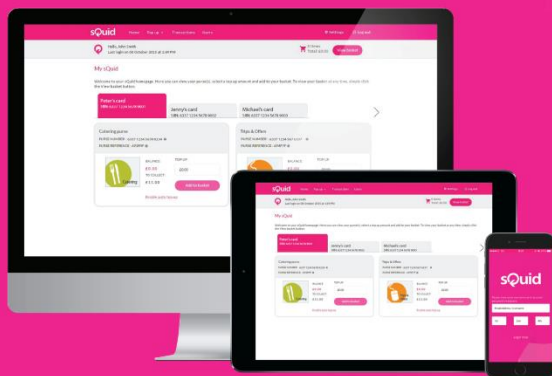

Introducing the new sQuidOnline & sQuidApp for parents

A brand new, more convenient way to manage school payments.

sQuid

Go to squidcard.com/2016

New sQuidOnline for parents

Manage multiple children using one login with the new sQuidOnline portal

- Brand new website
- Simplified login process
- Basket-style checkout process

sQuid

Go to squidcard.com/2016

New sQuidApp for parents

Perfect for busy parents!
Access & top up your
sQuid account wherever
you are: on the bus, in the
shops or walking the dog!