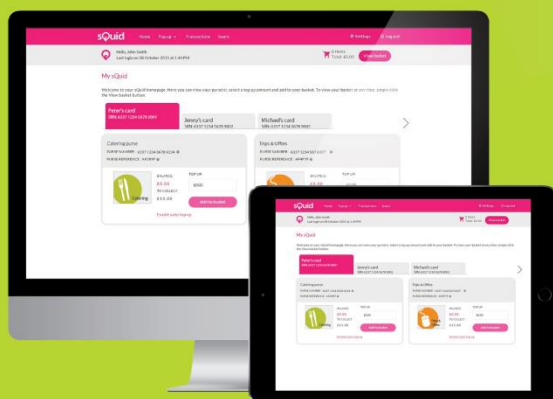

Introducing the new sQuidOnline & sQuidApp for parents

A brand new, more convenient way to manage school payments.

sQuid

Go to squidcard.com/2016

New sQuidOnline for parents

Manage multiple children using one login with the new sQuidOnline portal

- Brand new website
- Simplified login process
- Basket-style checkout process

sQuid

Go to squidcard.com/2016

New sQuidApp for parents

Perfect for busy parents!
Access & top up your
sQuid account wherever
you are: on the bus, in the
shops or walking the dog!